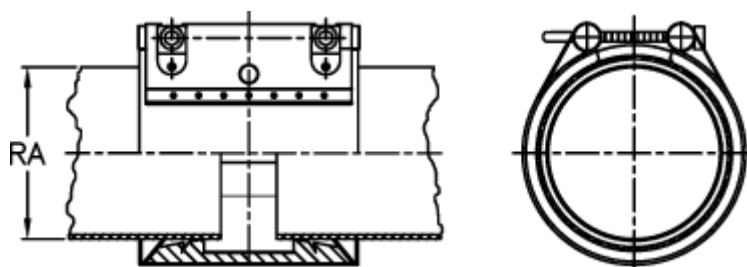

# Data Sheet

Article number: 025778100197

Description: Norma Connect pipe coupling  
GRIP W2 Ø=197,0 EPDM, 16 bar

## Measures

---

Note = Kontakt os for yderligere informationer.

RA = 197